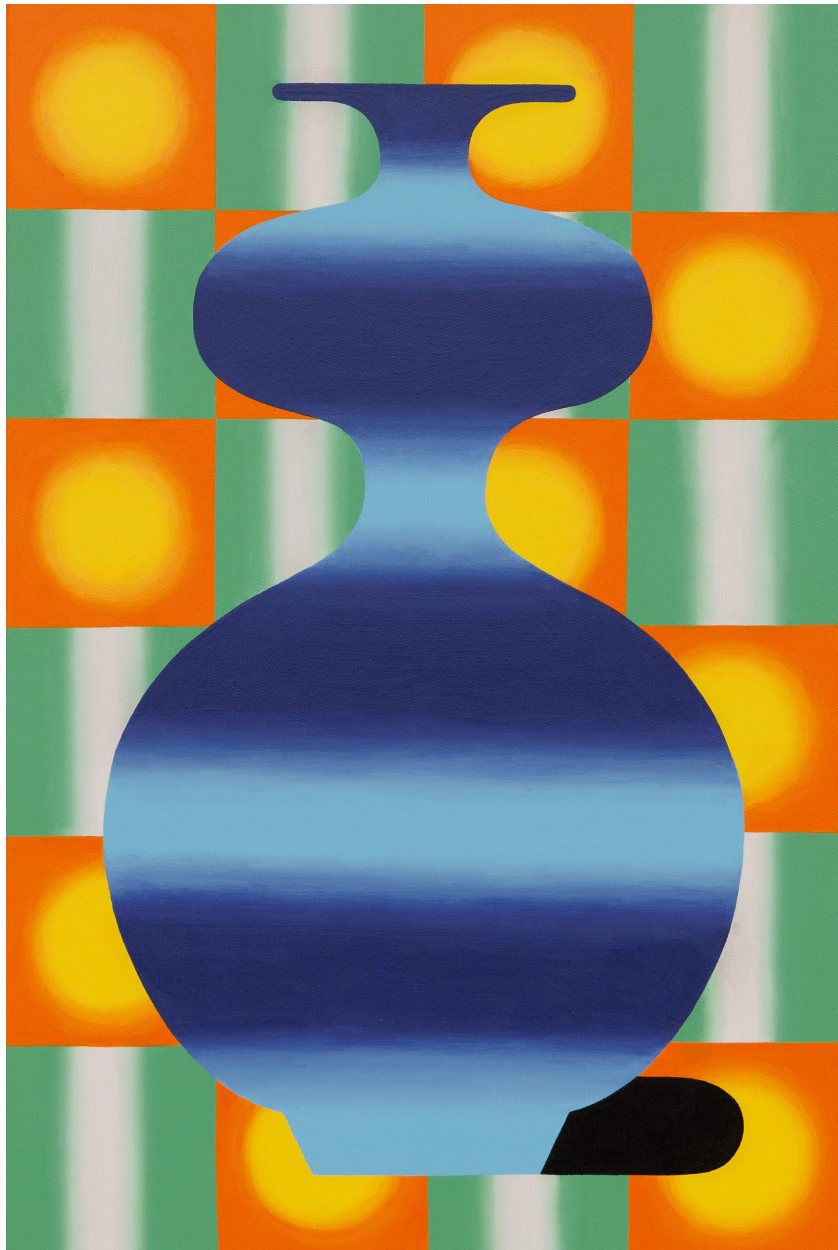

LITVAK
CONTEMPORARY

Brothers of Light, Contain series 02, 2024
Acrylic enamel on canvas, 60 x 40 cm (23 1/2 x 15 5/8 in.)
CBROLo39