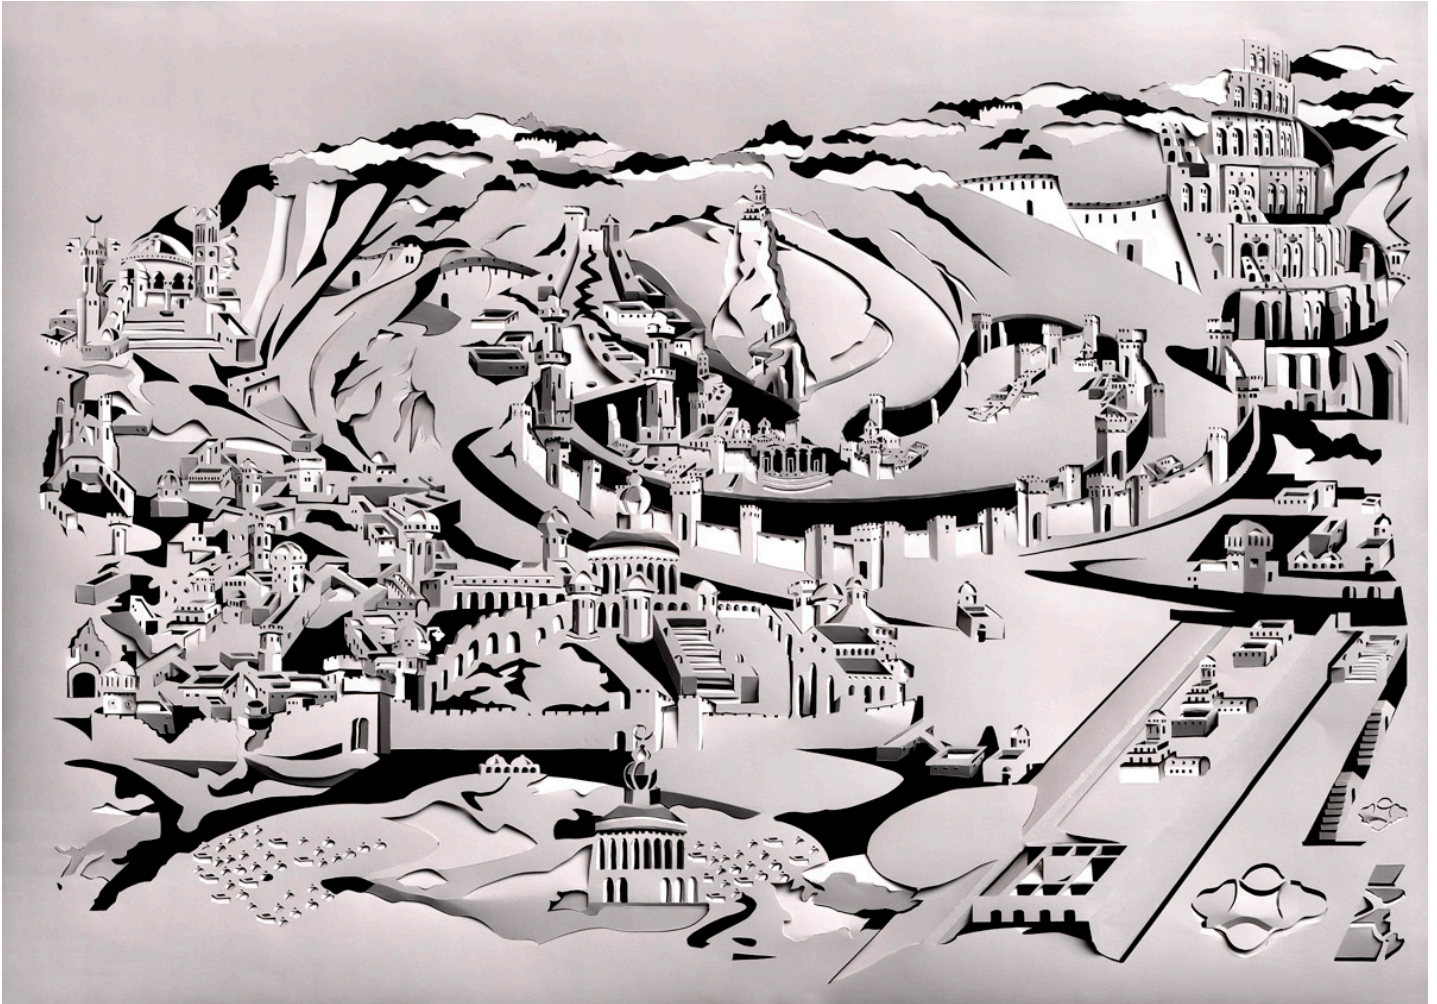

LITVAK
CONTEMPORARY

Peleg Dishon, Flood # 1, Edition 1/3
, 2012
Scanned paper cutout, 70 x 100 cm (27 1/2 x 39 3/8 in.)
CPED1002