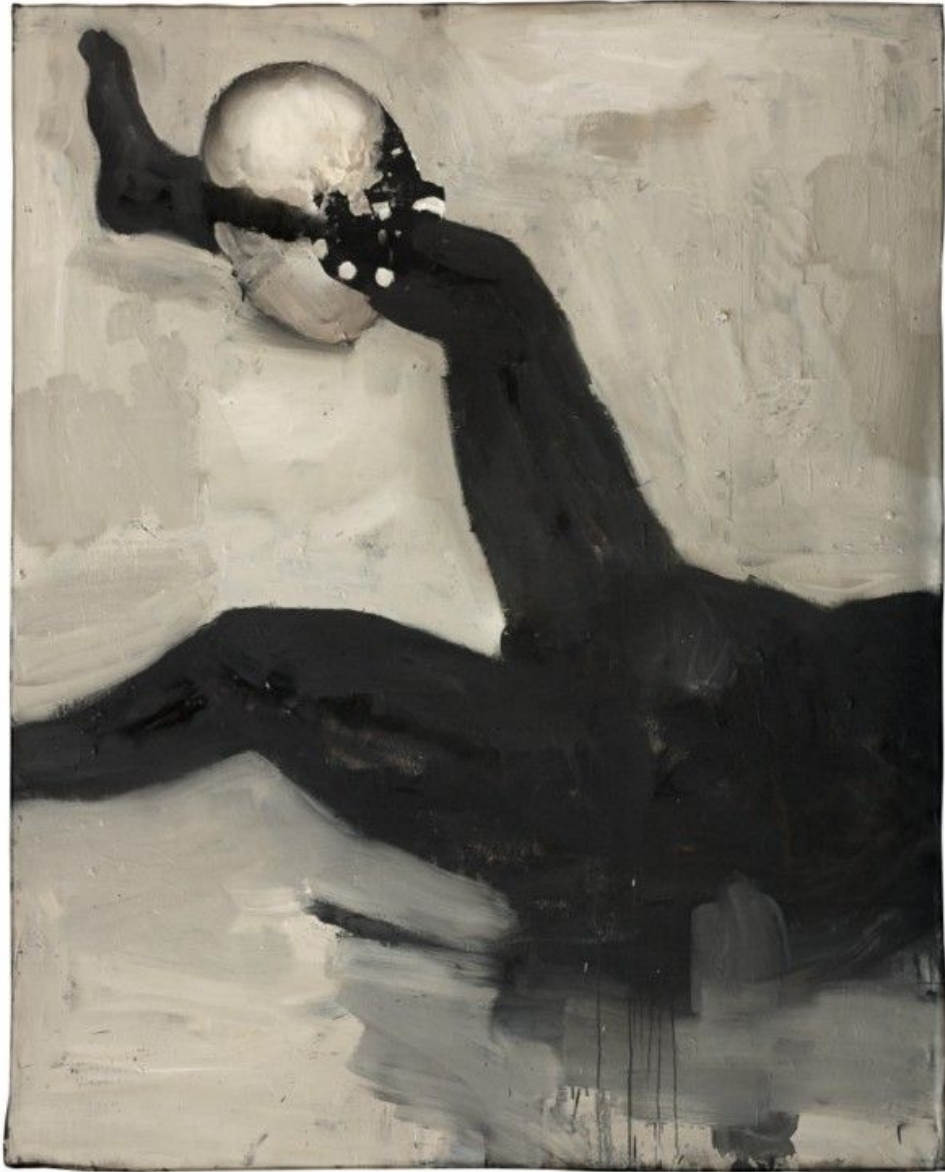

LITVAK  
CONTEMPORARY

Michele Bubacco, *The Bite*, 2014  
Oil on canvas, 200 x 160 cm (78 11/16 x 62 15/16 in.)  
CMIBUo8o