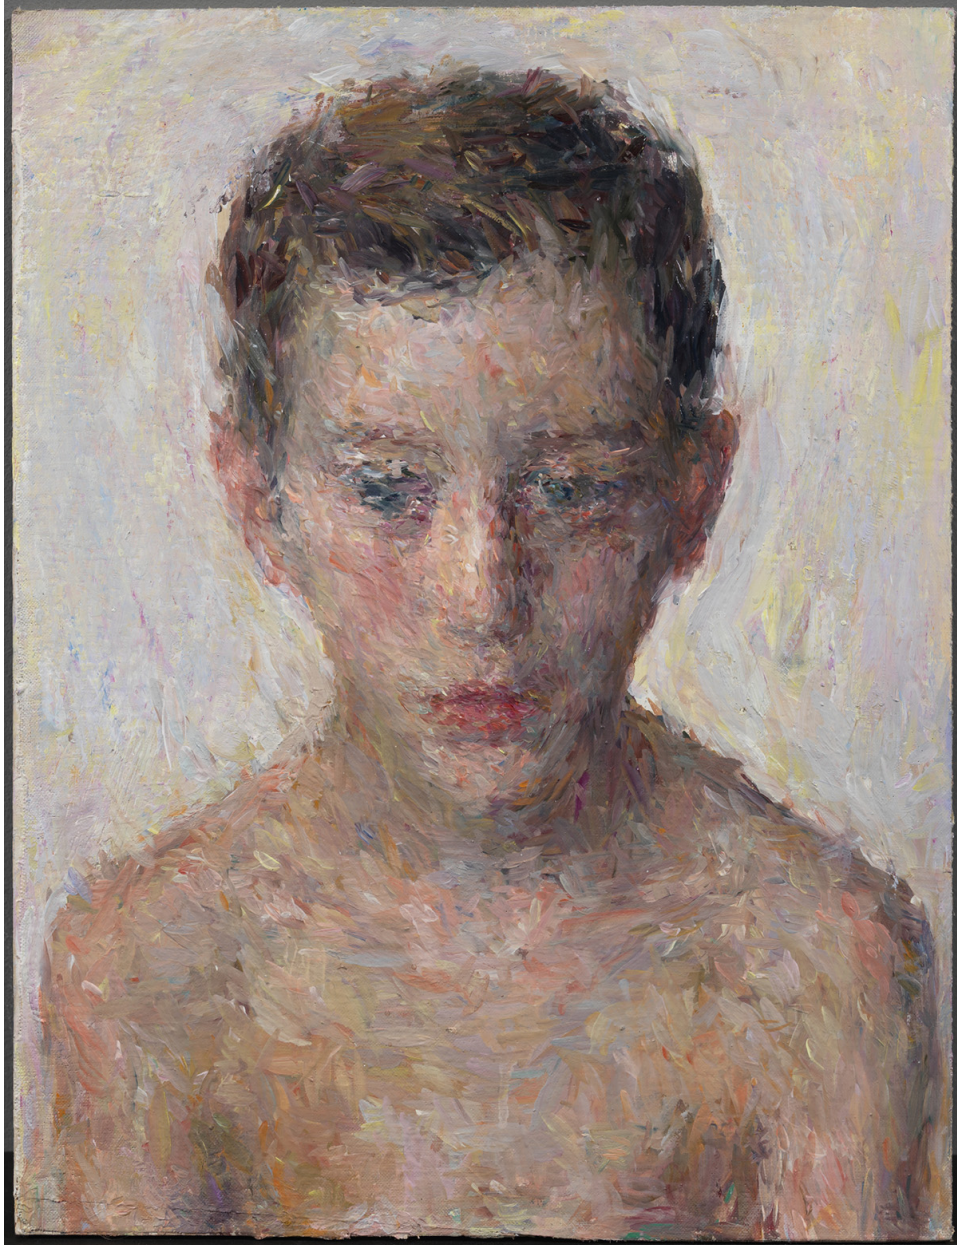

LITVAK  
CONTEMPORARY

Daniel Enkaoua, Liel torse nu, vu de face, 2015-2016  
Oil on canvas, 44 x 33.7 cm (17 1/4 x 13 1/4 in.)  
CDAENo73