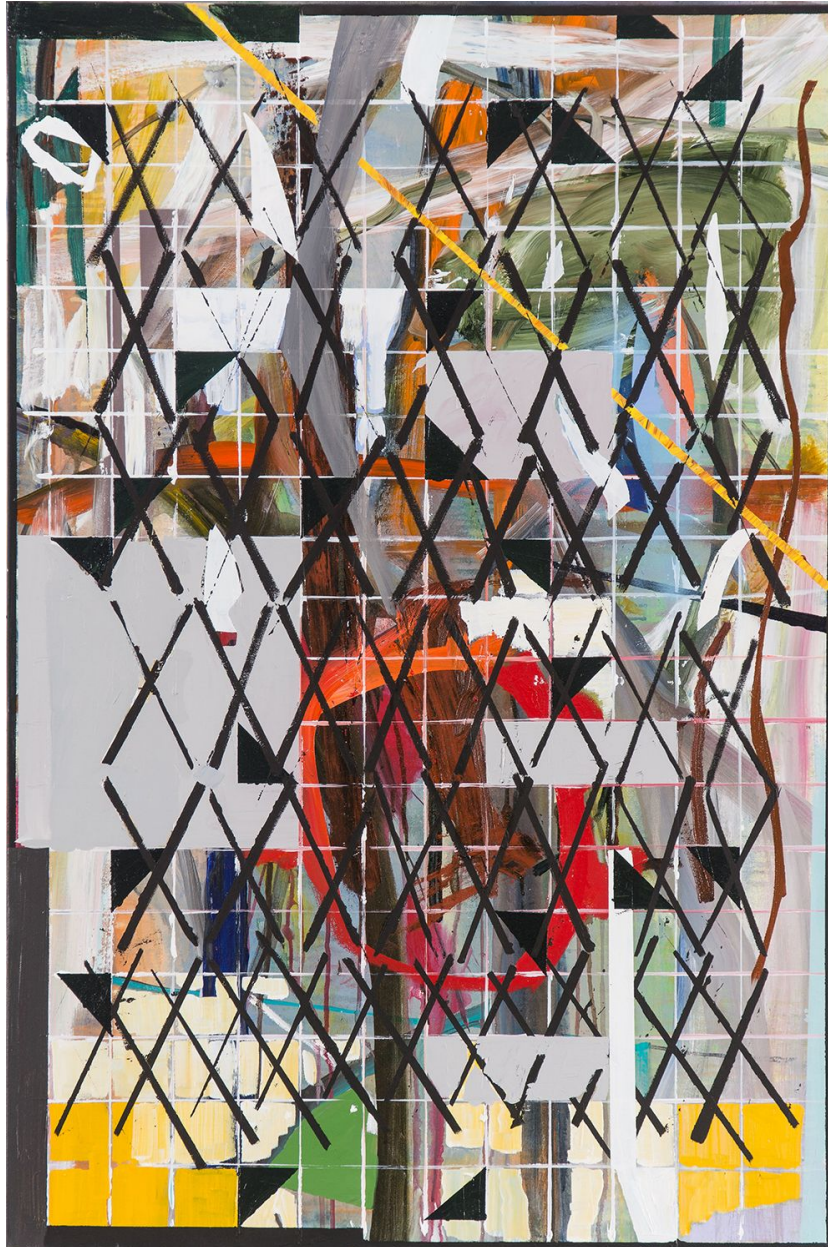

LITVAK
CONTEMPORARY

Elad Kopley, Untitled, 2016
Acrylic on canvas, 120 x 80 cm (47 3/16 x 31 7/16 in.)
CELKOo4o