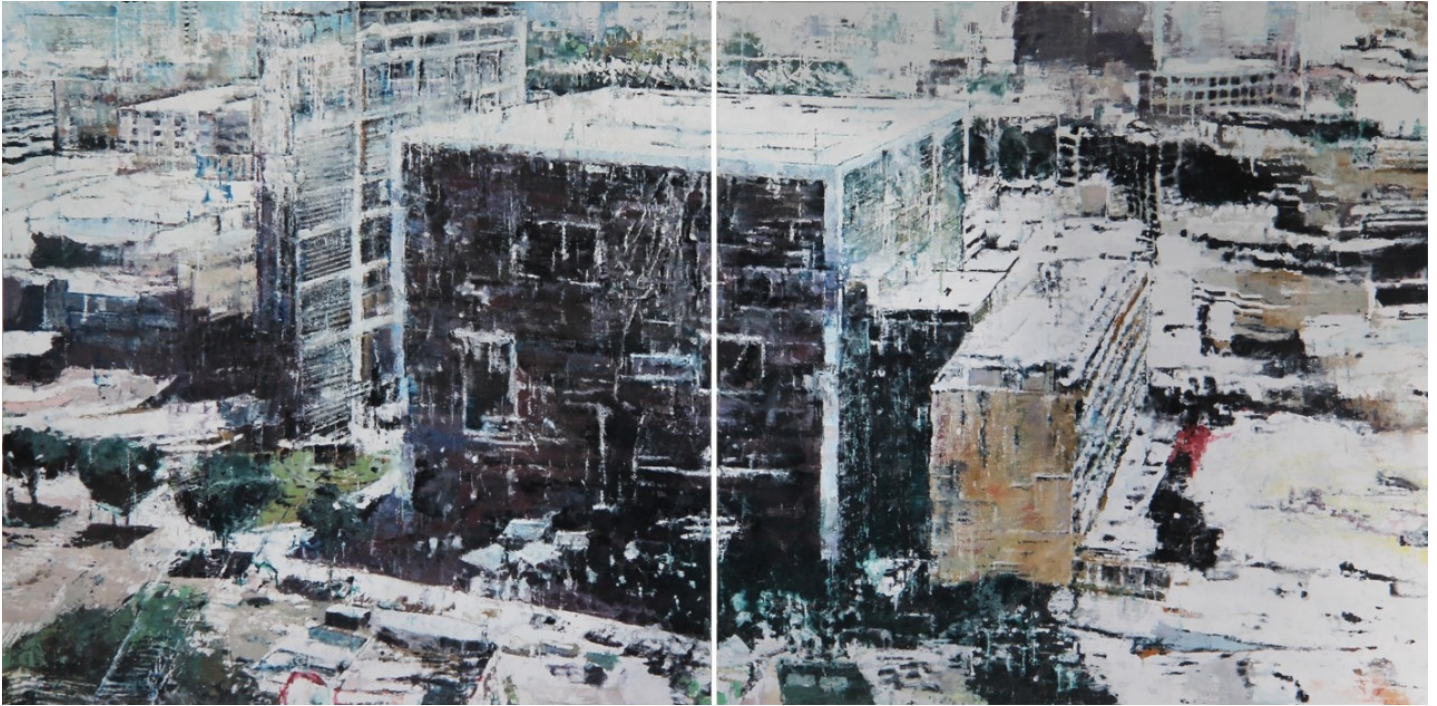

LITVAK
CONTEMPORARY

Philippe Cogne, TASOHC, 2012
Wax on canvas, 200 x 400 cm (78 3/4 x 157 1/2 in.)
CPHCO012