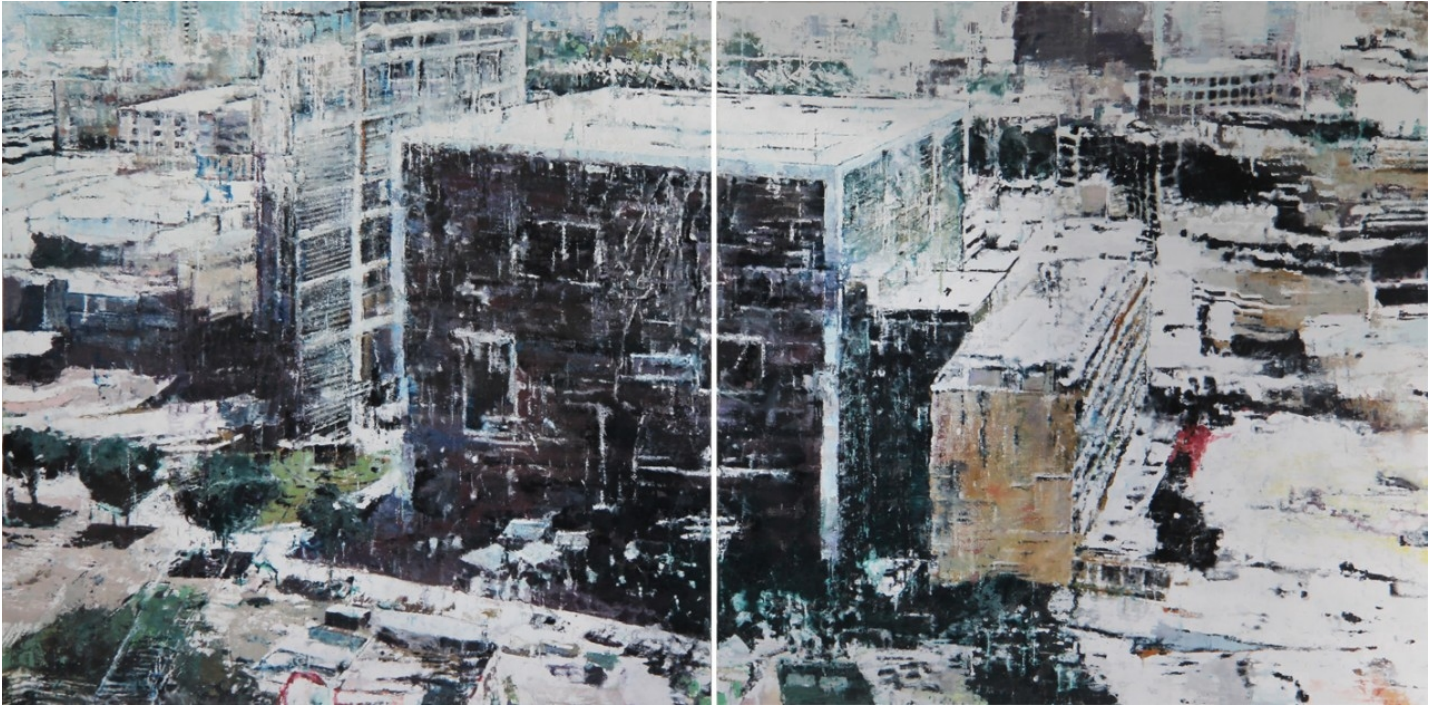

LITVAK  
CONTEMPORARY

Philippe Cogne, TASOHC, 2012  
Wax on canvas, 200 x 400 cm (78 3/4 x 157 1/2 in.)  
CPHCO012