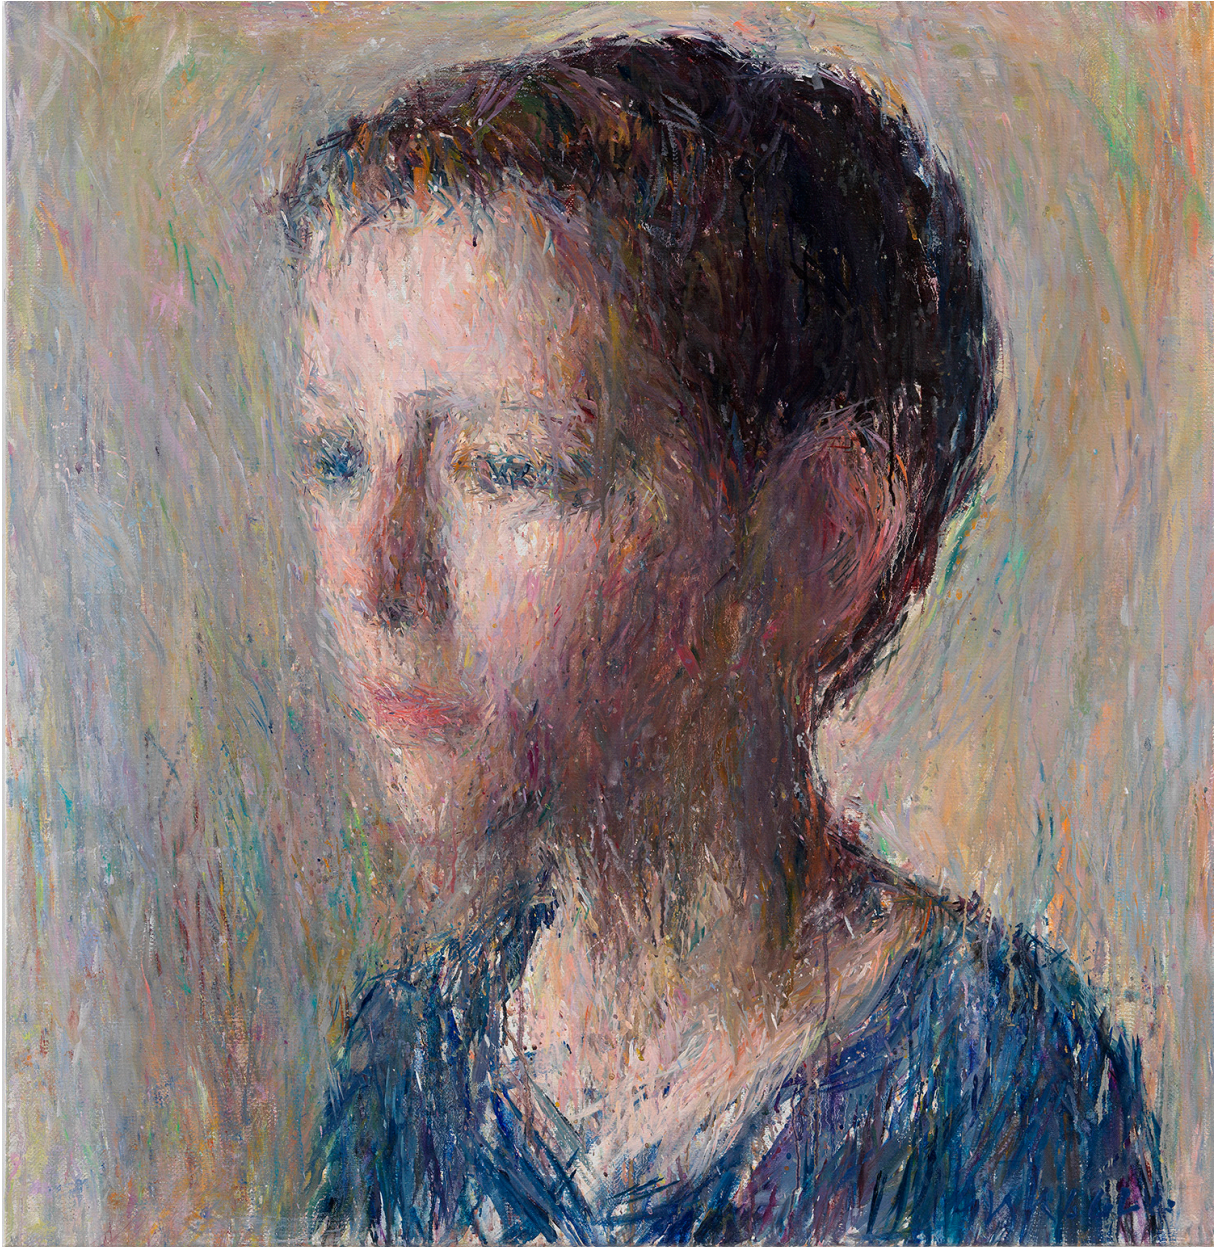

LITVAK
CONTEMPORARY

Daniel Enkaoua, Liel regardant l'extérieur, 2017
Oil on canvas, 103.2 x 99.7 cm (40 5/8 x 39 1/4 in.)
CDAENo87