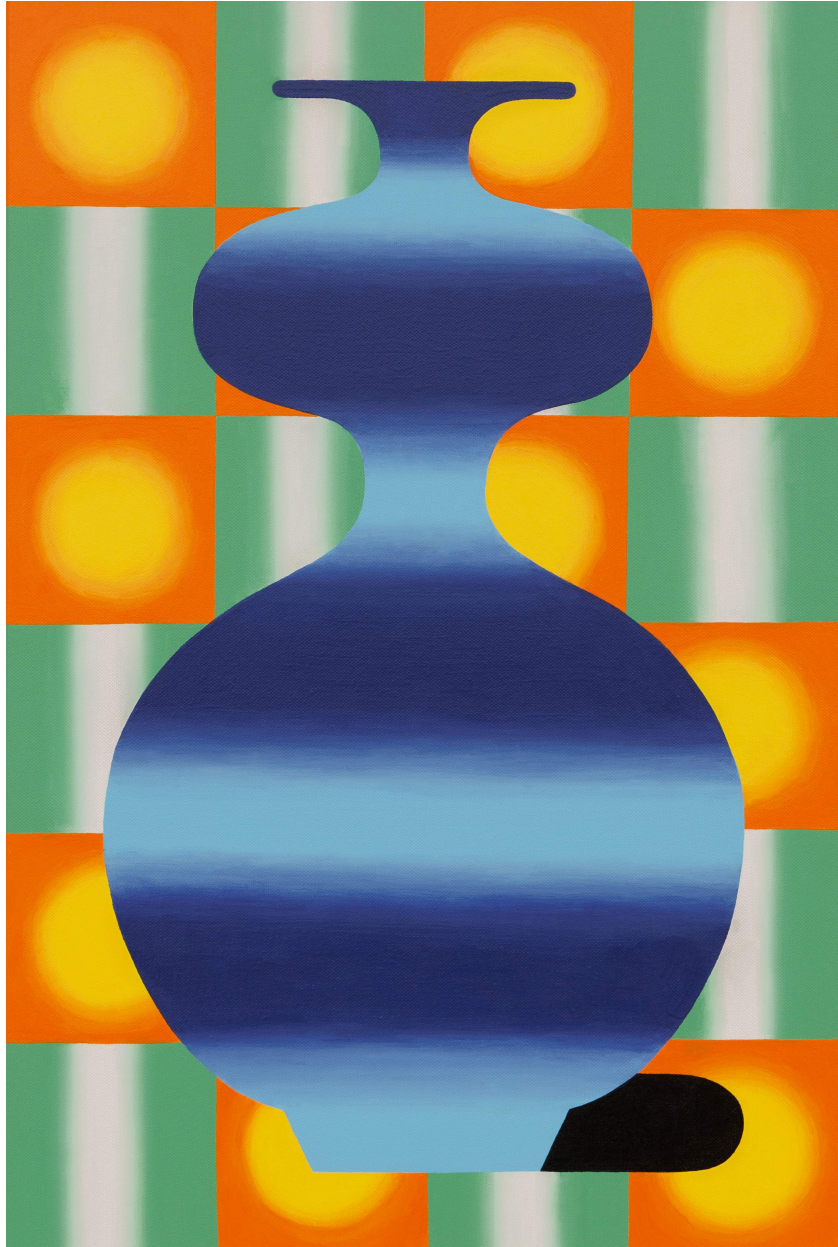

LITVAK
CONTEMPORARY

Brothers of Light, Contain series 02, 2024
Acrylic enamel on canvas, 60 x 40 cm (23 1/2 x 15 5/8 in.)
CBROLo39